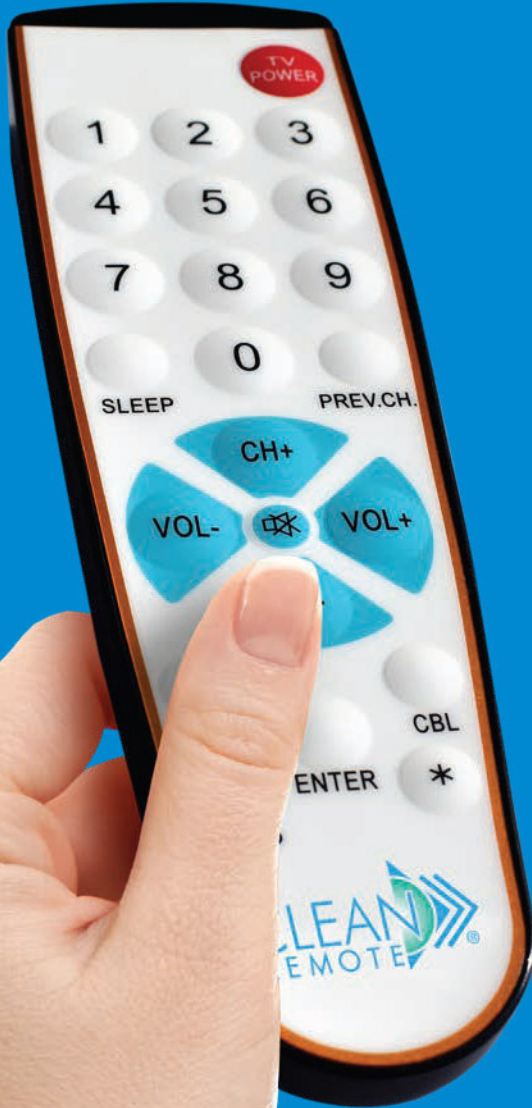

The Safer Solution®

Room Cleanliness Has Never Been More Important

#1 Selling Hospitality TV Remote

Cleaner

Staff Can Easily Sanitize In Seconds

Nonporous, Sealed, Membrane Surface
Results In 99% Less Germs And Bacteria

Easier

Compatible With All TVs

Automatically connects with Hospitality TVs

LG, Samsung And RCA*

Simple One-Touch SETUP For All Other TVs

Less Expensive

Lower Unit Cost And Less Theft Than
Standard Remotes

Hidden Attached Battery Cover With Optional
Screw Included

CR1
The Original

TV Universal

CR3BCB
Designer
Black Case

Big Button TV
Only Or TV Plus
Cable Box

CR2M
Pay-Per
View

Sonifi
LodgeNet or
OnCommand

CR4 / CR4B
LG, Samsung
& RCA

Full Function
Remote LYNK
Reach and
Pro:Centric Capable